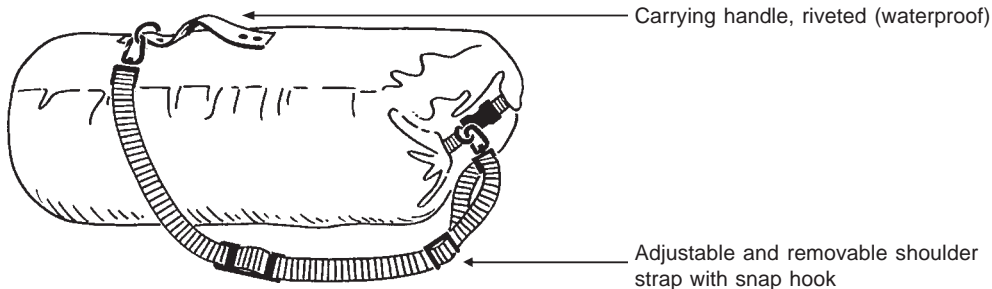

MOTORCYCLE DRY BAG

Motorcycle drybag with roll closure

Classic version

	Classic	
↑	100 cm	39.4 in.
G	97 cm	38.2 in.
∅	31 cm	12.2 in.
📏	59 L	3600 cu.in.
📖	750 g	760 g
	26.5 oz.	26.8 oz.

- Waterproof motorcycle drybag with roll'n snap closure
- Ideal for heavy duty purposes (e.g. motorcycle tours)
- Inexpensive Classic Version available, only PD 620 (no shoulder strap)
- Tear-resistant and abrasion-resistant material
- Welded seams
- Low weight but high stability
- Easy to clean
- Foldable into small size