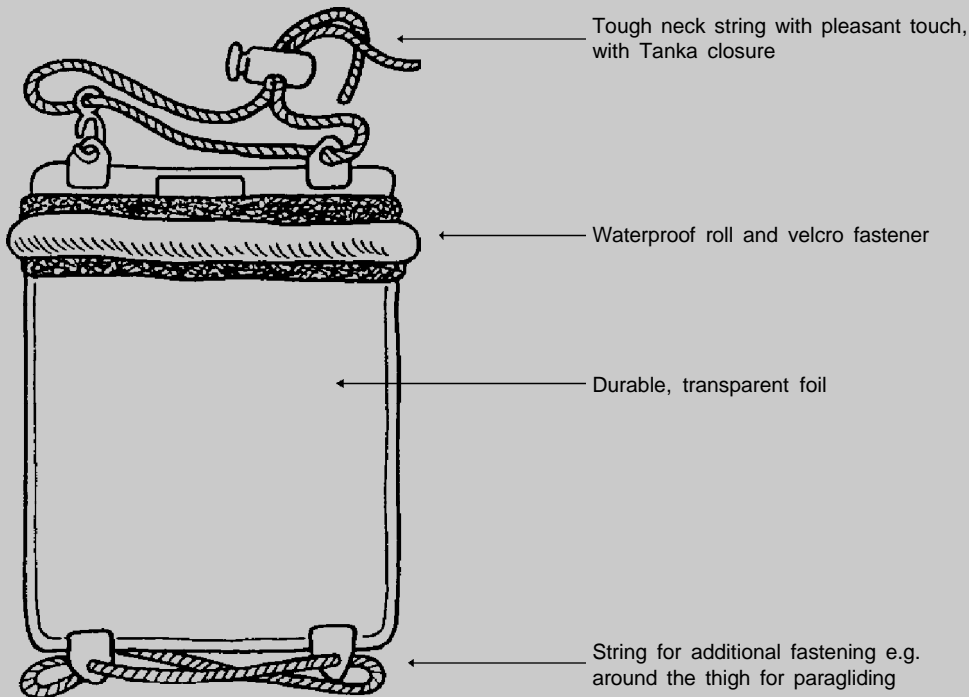

MAP CASE

Waterproof folding resistant map case

SYMBOLS

Map Case		↑	→	📏
		27 cm 10.6 in.	27 cm 10.6 in.	125 g 4.4 oz.
	XL	50 cm 19.7 in.	35 cm 13.8 in.	250 g 8.8 oz.

- Two fastening strings make it ideally suitable for motorbiking, cycling, sailing, paragliding, caving or orientation runs
- Size XL may be used for sea charts
- With the four-point attachment system, the map can be easily secured to a backpack or boat/canoe
- Can be worn around the neck
- Transparent, UV-resistant material provides visibility of contents from both sides
- Can be rolled and folded, since the material is flexible

Comes with two fastening strings and two tankas

PRODUCT-INFO