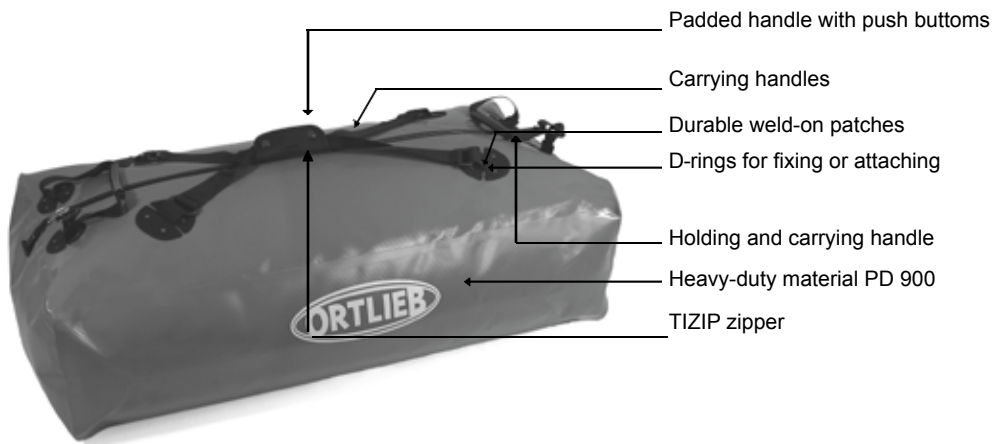

BIG-ZIP

Expedition duffle bag with TIZIP zipper

Height cm/in.	Width cm/in.	Depth cm/in.	Vol. l/cu.in.	Weight g/oz.
50/19,7	92/36,2	30/11,8	140/8544	1790/63,2

- Large travel and expedition duffle bag with spray waterproof TIZIP zipper
- Suitable for the transport of large equipment (sports, trekking, rafting, etc.)
- Adjustable lateral carrying handles and broad straps allow transport on back
- Extremely abrasion and tear-resistant fabric
- Can be comfortably carried by two persons
- Easy to clean

ATTENTION:

In order to make the zipper move more smoothly apply the enclosed lubricant onto the whole zipper and in particular into the U-shaped end portion. Remove excessive lubricant with a soft cloth, and open and close the zipper several times.