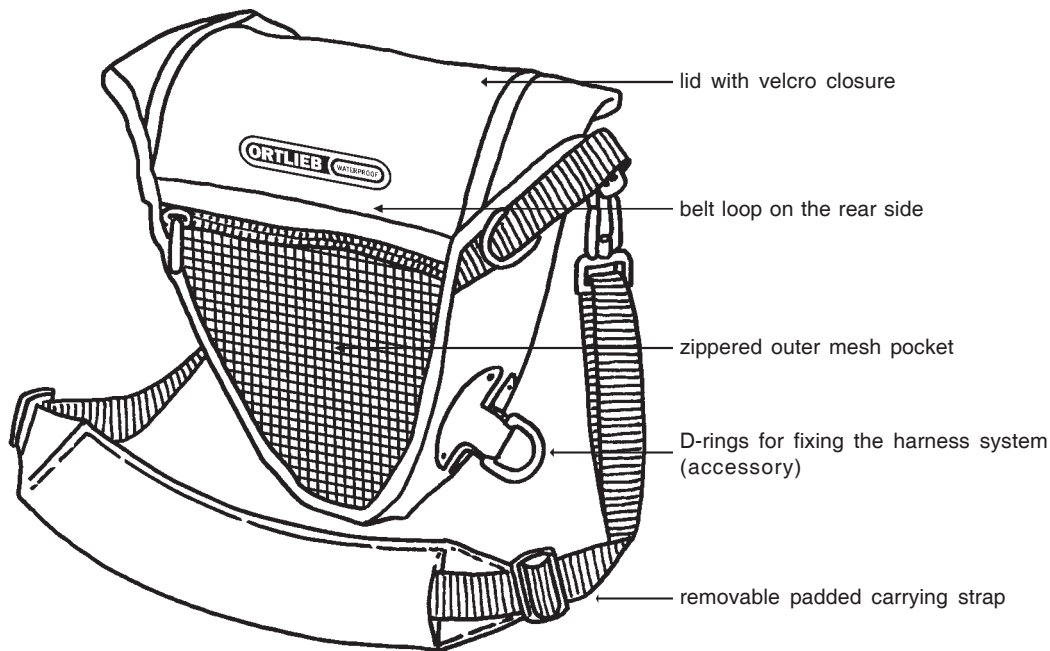

# AQUA-ZOOM PLUS

Padded camera bag with lid closure

	24 cm 9.4 in.
	6/15 cm 2.4/5.9 in.
	11 cm 4.3 in.
	2,8 L 171 cu.in.
	290 g 10.2 oz.

- padded camera bag with lid for fast access
- reliable protection of rain and spray
- especially suited for cameras with zoom or tele lens
- abrasion resistant cordura
- padding protects contents of mechanical damage
- individually adjustable dividers for optimum storage of the camera
- outer mesh pocket with zipper for accessories
- removable shoulder strap with snap hooks
- 4-way loops at the back allow fixing with straps or on the belt

Available accessory: ORTLIEB camera harness system

PRODUCT-INFO